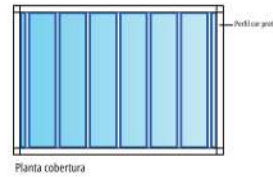

GYM VERDE VITA

Materials | *Materials*

Legenda acabamentos:

1x1 LED néon RGB4 bancas - Revestimento gárgula/madeira 200x40 - Tansuare Localidade - Deck em madeira Deck corrediço		- Espeito - Parqueamento com canchalho prateado com vidro isolante no banco - Deck em madeira Deck corrediço