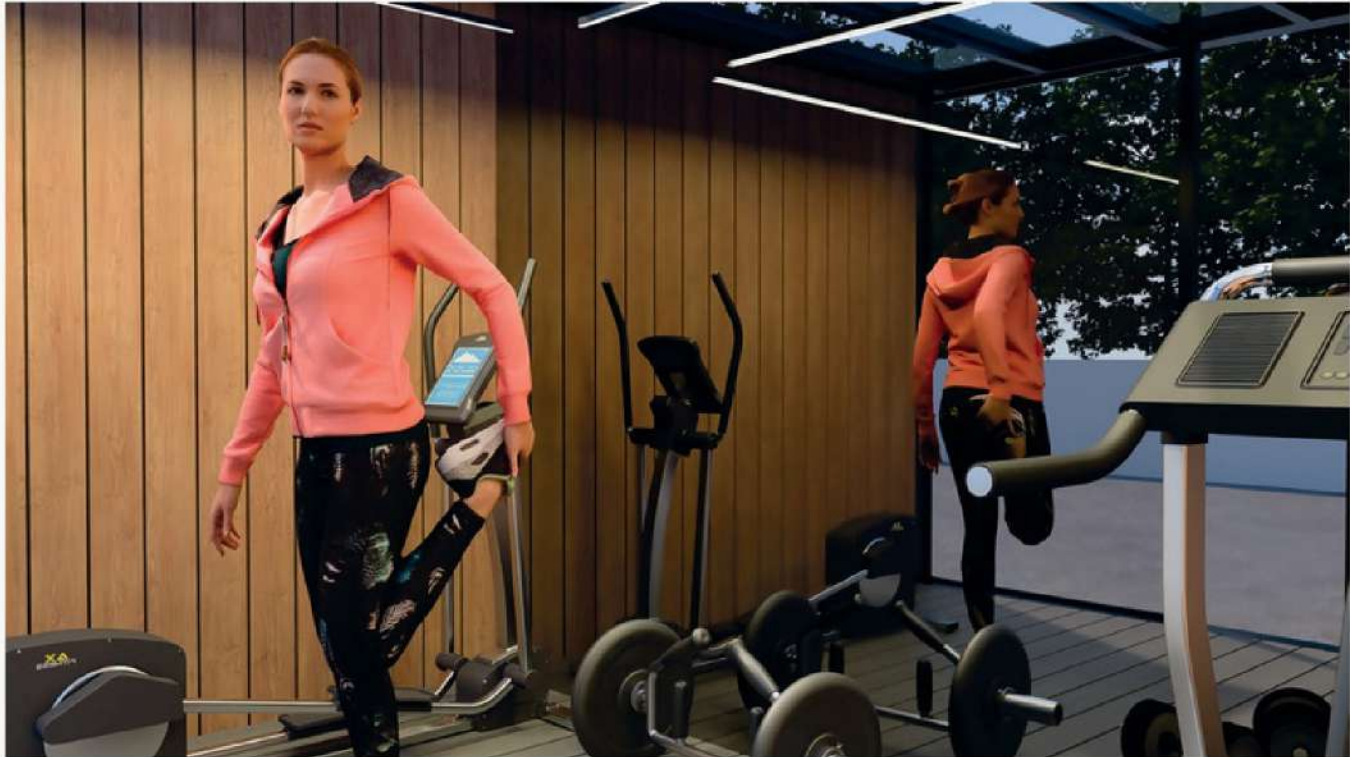

GYM VERDE VITA

Vista Interior | Interior View