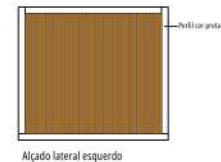

GYM VERDE VITA

Materials | *Materials*

Legenda acabamentos:

1x1 LED néon RGB4 bancas - Revestimento gárgula/madeira 200x40 - Tansuare Localidade - Deck em madeira Deck corrediço		- Espeito - Parqueamento com canchalho prateado com vidro isolante no banco - Deck em madeira Deck corrediço