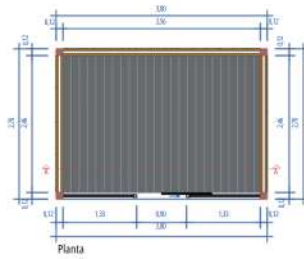

GYM VERDE VITA

Materials | *Materials*

Legenda acabamentos:

1x1 LED néon RGB4 bancas - Revestimento gárgula/madeira 200x40 - Tansuare Localidade - Deck em madeira Deck corrediço		- Espeito - Parqueamento com canchalho prateado com vidro isolante no banco - Deck em madeira Deck corrediço