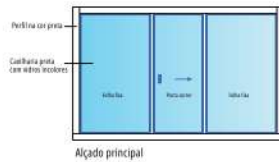

GYM VERDE VITA

Materials | *Materials*

Legenda acabamentos:

1x1 LED néon RGB4 bancas - Revestimento gárgula/madeira 200x40 - Tansuare Localidade - Deck em madeira Deck corrediço		- Espeito - Parqueamento com canchalho prateado com vidro isolante no banco - Deck em madeira Deck corrediço