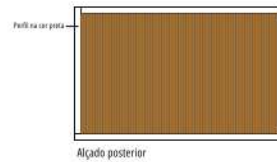

GYM VERDE VITA

Materials | *Materials*

Legenda acabamentos:

1x1 LED néon RGB4 bancas - Revestimento gárgula/madeira 200x40 - Tansuare Localidade - Deck em madeira Deck corrediço		- Espeito - Parqueamento com canchalho prateado com vidro isolante no banco - Deck em madeira Deck corrediço