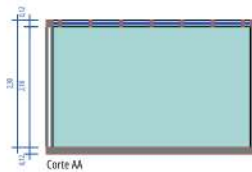

GYM VERDE VITA

Materials | *Materials*

Legenda acabamentos:

1x1 LED néon RGB4 bancas - Revestimento gárgula/madeira 200x40 - Tansuare Localidade - Deck em madeira Deck corrediço		- Espeito - Parqueamento com canchalho prateado com vidro isolante no banco - Deck em madeira Deck corrediço