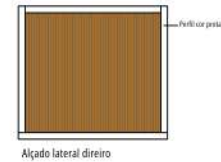

GYM VERDE VITA

Materials | *Materials*

Legenda acabamentos:

1x1 LED néon RGB4 bancas - Revestimento gárgula/madeira 200x40 - Tansuare Localidade - Deck em madeira Deck corrediço		- Espeito - Parqueamento com canchalho prateado com vidro isolante no banco - Deck em madeira Deck corrediço